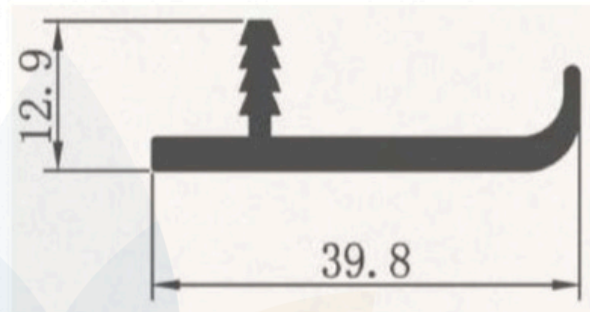

L-3014

Aluminium F-Handle Profile

Features

Weight - 1.100-1.150 Kgs

Length - 3 Meter

Finish - Rose Gold / C.P. Mirror / C.P. Brush / S.S. Brush / Iron Grey / Gold / Champion / Black Matt / Silver

Related

For Wooden door & Drawer only
Panel Thickness : 20 to 28mm

Applicable

Shutter / Drawer / Sliding

M.R.P-1524