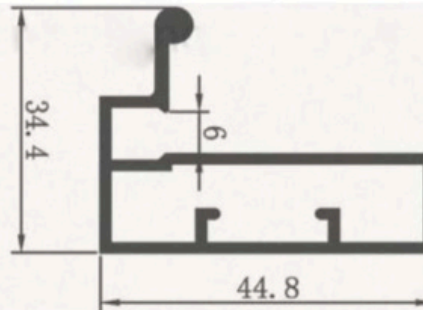

L-3004

45mm Bindi Handle Profile

Features

Weight - 1.450-1.550 Kgs
Length - 3 Meter
Finish - Rose Gold / C.P. Mirror / C.P. Brush / S.S. Brush / Iron Grey / Gold / Champion / Black Matt / Silver

Related

Required PVC Gasket for 4mm Glass
Required L-Connector
Required 45mm Glass Frame Profile

Applicable

Shutter / Drawer / Sliding

M.R.P-1955