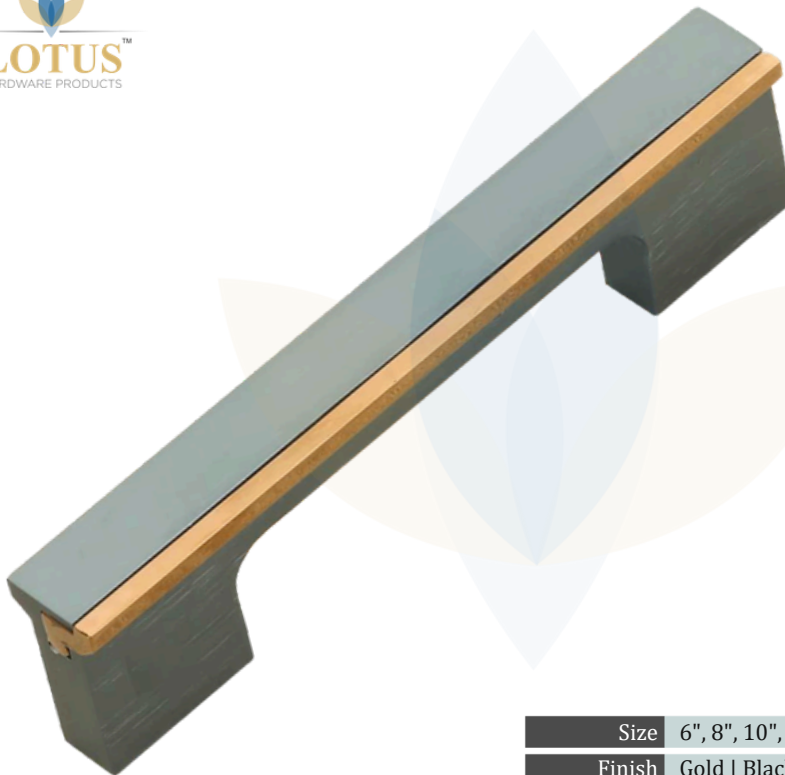

L - 604

M.R.P	
SIZE	ANODIZE
128MM	294
160MM	392
288MM	589
448MM	883
576MM	1177
900MM	1766
1184MM	2354

Size	6", 8", 10", 12", 14", 16", 18", 20", 22", 24" to 48"
Finish	Gold | Black | Antique | Satin | Rose Gold | Gray | CP
Box Packing	6" to 24 " : 20 piece | 24" to 48" : 15 piece