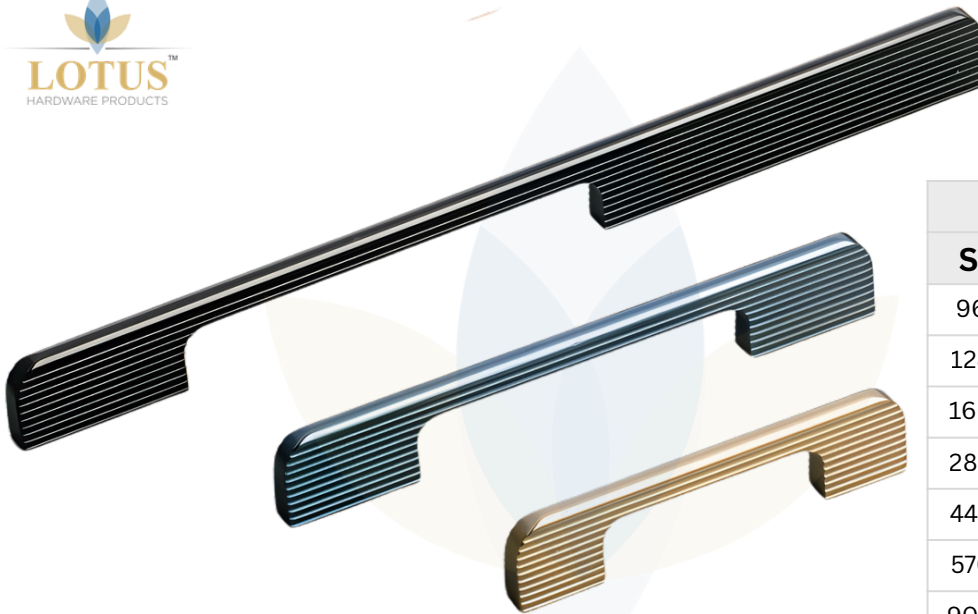

SIZE	M.R.P	
	ANODIZ	PVD
96MM	134	210
128MM	169	268
160MM	216	328
288MM	358	557
448MM	541	847
576MM	691	1142
900MM	1131	1732
1184MM	1540	2338

L - 624

Size	6", 8", 10", 12", 14", 16", 18", 20", 22", 24" to 48"
Finish	Gold | Black | Antique | Satin | Rose Gold | Gray | CP
Box Packing	6" to 24 " : 20 piece | 24" to 48" : 15 piece