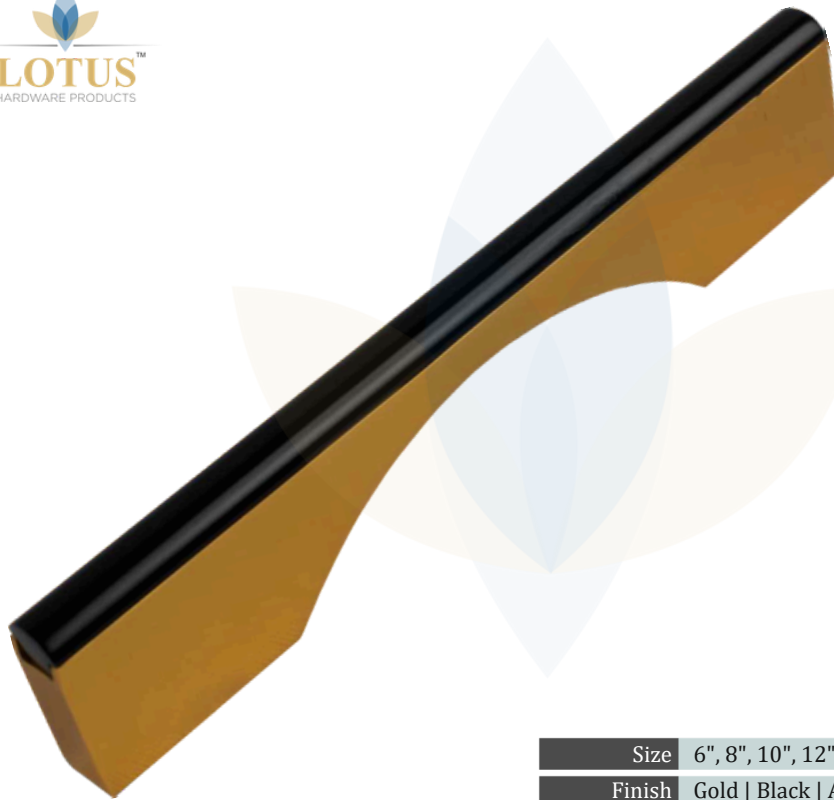

M.R.P	
SIZE	ANODIZE
128MM	339
160MM	451
288MM	677
448MM	1016
576MM	1354
900MM	2031
1184MM	2708

L - 607

Size	6", 8", 10", 12", 14", 16", 18", 20", 22", 24" to 48"
Finish	Gold | Black | Antique | Satin | Rose Gold | Gray | CP
Box Packing	6" to 24 " : 20 piece | 24" to 48" : 15 piece