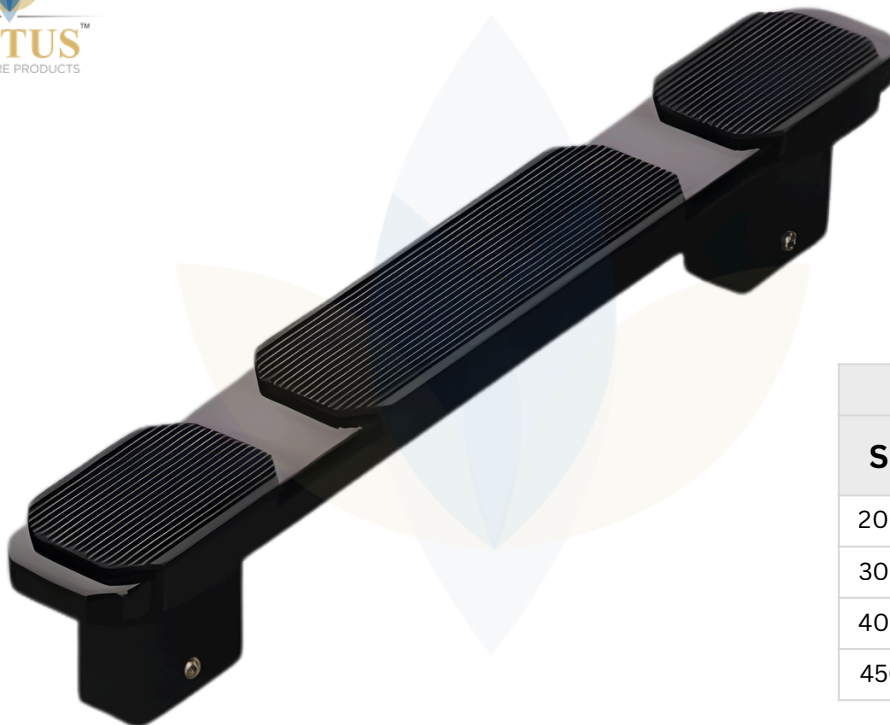

M.R.P		
SIZE	ANODIZE +PVD	FULL PVD
200MM	1079	-
300MM	1352	-
400MM	1639	-
450MM	1789	-

L - 708

Size	8", 12", 14", 16", 18", 20", 22", 24"
Finish	Gold | Black | Antique | Satin | Rose Gold | Gray | CP
Box Packing	2 Set Each Box