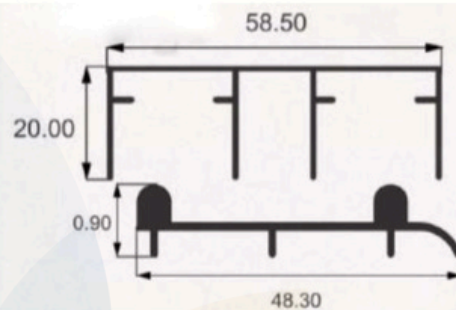

L-3022

Aluminium Double Track Sliding Channel

Features

Length - 8 ft, 10 ft, 12 ft
Finish - Anodized / Silver
Weight - 2.400 Kgs(12-feet)

Applicable

Wardrobe & Wooden door

M.R.P Per Feet-224