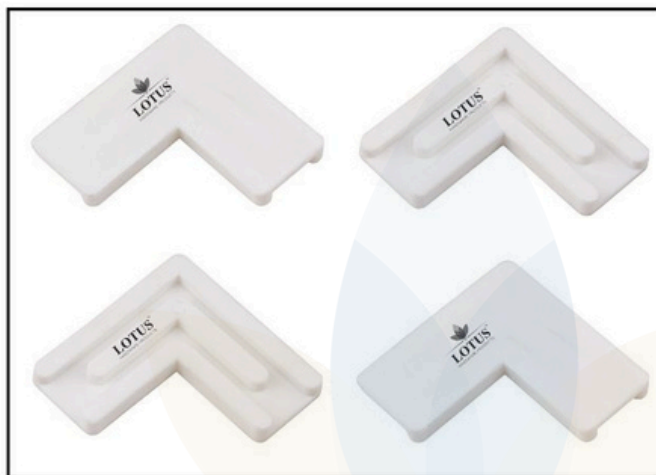

L-3023

Aluminium Sky Track Sliding Channel

Features

Length - 8 ft, 10 ft, 12 ft
Finish - Anodized / Silver

Available with cover

Weight-3-pic-2.900kg(feet)
Weight-2-pic-2.550kg(feet)

Applicable

Wardrobe & Wooden door

M.R.P 3-pic Per Feet-253

M.R.P 2-pic Per Feet-236

Profile Accessories

L-Connector

L- Connector is applicable in 45mm frame & 68mm handle
4 piece & 8 screw in 1 set.

Gola - Connector

Gola - Connector is applicable in C-Gola & J-Gola Profile
4 piece & 8 screw in 1 set.

J-Gola End Cap

PVC & cap available in C.P. / Rose Gold / Gold / Black / Grey / Champion Finish..
Left & Right in 1 set.

PVC CONNECTOR

PVC- Connector is applicable in 45mm frame & 68mm handle
4 piece set.