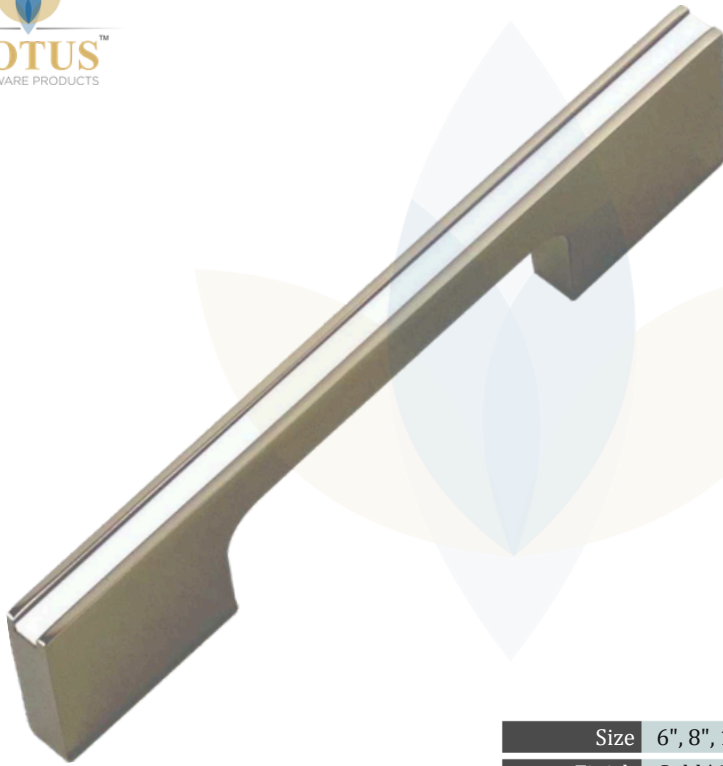

M.R.P	
SIZE	ANODIZE
128MM	191
160MM	256
288MM	383
448MM	574
576MM	766
900MM	1148
1184MM	1531

L - 621

Size	6", 8", 10", 12", 14", 16", 18", 20", 22", 24" to 48"
Finish	Gold | Black | Antique | Satin | Rose Gold | Gray | CP
Box Packing	6" to 24 " : 20 piece | 24" to 48" : 15 piece