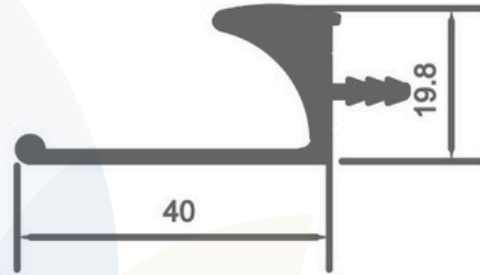

Related

Required Gola-Connector End Cap for J-Gola

Applicable

Shutter / Drawer / Sliding

M.R.P-1409

L-3011

Aluminium J-Handle Profile Heavy

Features