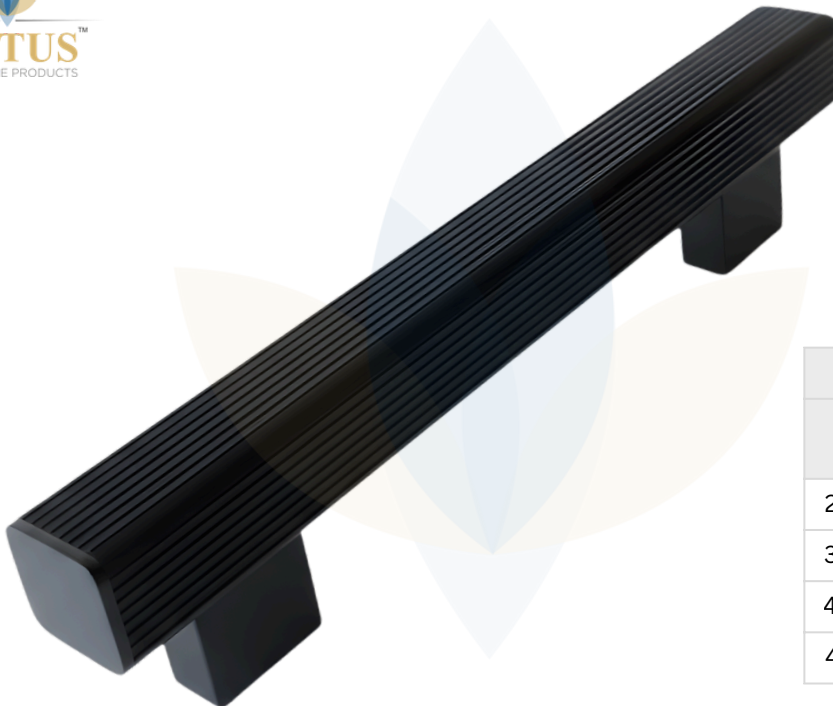

SIZE	M.R.P	
	ANODIZE +PVD	FULL PVD
200MM	724	-
300MM	833	-
400MM	956	-
450MM	1038	-

L - 710

Size	8", 12", 14", 16", 18", 20", 22", 24"
Finish	Gold | Black | Antique | Satin | Rose Gold | Gray | CP
Box Packing	2 Set Each Box