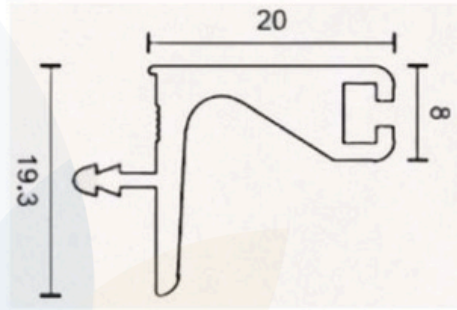

L-3015

Overhead Cabinet Profile

Features

Weight - 1.150 Kgs
Length - 3 Meter
Finish - Rose Gold / C.P. Mirror / C.P. Brush / S.S. Brush / Iron Grey / Gold / Champion / Black Matt / Silver

Related

Use for handle less doors & shutters

Applicable

Shutter / Drawer / Sliding

M.R.P-1783