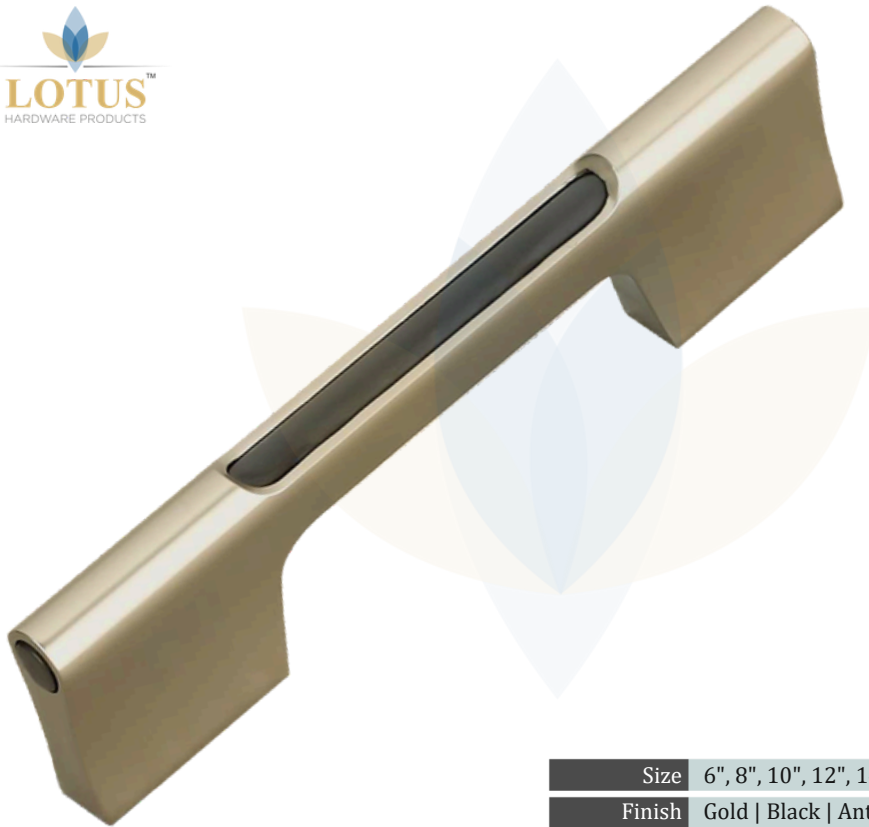

LOTUSTM
HARDWARE PRODUCTS

ALUMINIUM CATALOGUE 2026

WWW.LOTUSHARDWARE.CO.IN

Index...

1 Cabinet Handle

2 Main Door Handle

3 Conceal Handle

4 Kitchen Profile

5 Cabinet Knob

6 Sofa legs

7 Profile

Aluminum Cabinet Handle

Aluminum Cabinet Handle is a type of hardware typically used to open and close cabinet doors or drawers. It is crafted from aluminum, a lightweight and durable metal known for its corrosion resistance and sleek appearance. These handles are available in a variety of designs, from modern and minimalist to more traditional styles, often with clean lines and ergonomic shapes.