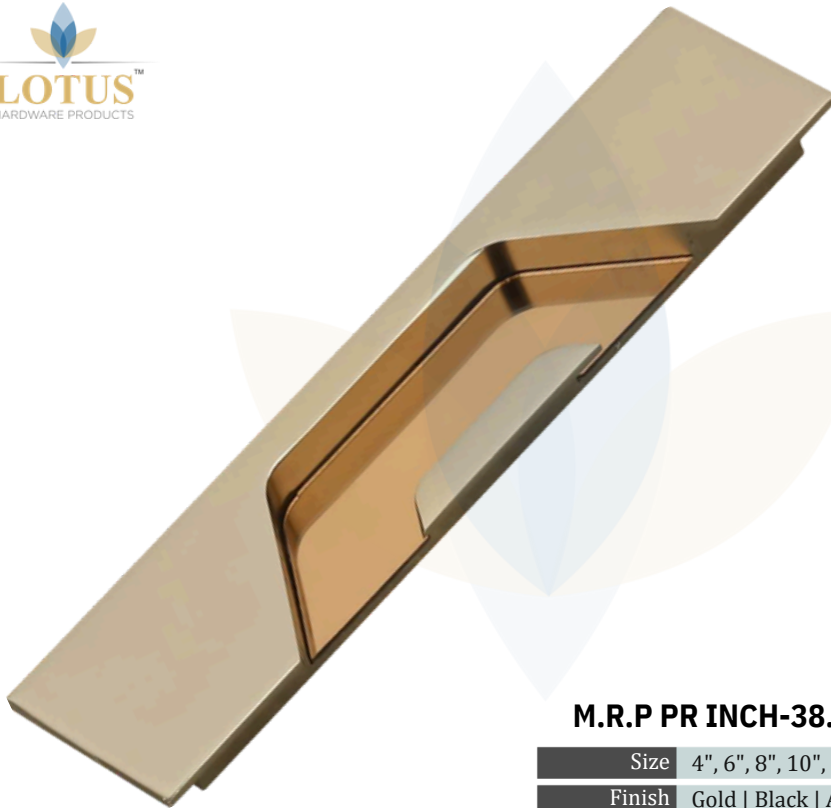

Aluminum Conceal Handle

The Aluminum Conceal Handle is often integrated into the door itself, so it is not visible from the outside unless the door is in use. The handle typically features a lush design, meaning it is aligned with the door's surface and doesn't protrude. This creates a sleek, uninterrupted appearance, contributing to the door's modern aesthetic.

L - 801

M.R.P PR INCH-36.62

Size	4", 6", 8", 10", 12", 14", 16", 18", 20", 22", 24" to 48"
Finish	Gold Black Antique Satin Rose Gold Gray CP
Box Packing	20 Piece Each Box

L - 802

M.R.P PR INCH-38.97

Size	4", 6", 8", 10", 12", 14", 16", 18", 20", 22", 24" to 48"
Finish	Gold Black Antique Satin Rose Gold Gray CP
Box Packing	20 Piece Each Box