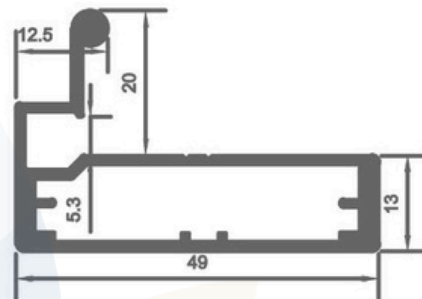

Applicable

Shutter / Drawer / Sliding

M.R.P-2012

L-3006

49mm Shutter Handle Profile

Features

Weight - 1.700-1.750 Kgs
 Length - 3 Meter
 Finish - Rose Gold / C.P. Mirror / C.P. Brush / S.S. Brush / Iron Grey / Gold / Champion / Black Matt / Silver