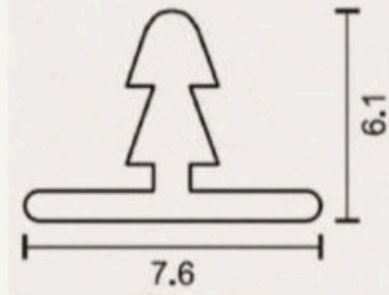

Weight - 100 grams

Length - 3 Meter

Finish - Rose Gold / C.P. Mirror / C.P. Brush / S.S. Brush / Iron Grey / Gold / Champion / Black Matt / Silver

Applicable

Floor / Wall / Decor

M.R.P-345

L-3018

Aluminium 8mm T-inley Profile