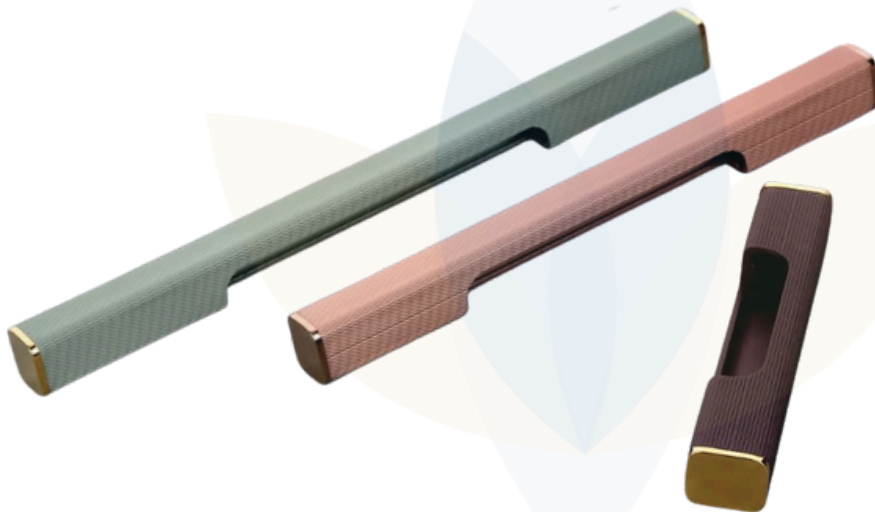

SIZE	M.R.P
	ANODIZ
128MM	208
160MM	256
224MM	300
288MM	351

L - 626

Size	6", 8", 10", 12", 14", 16", 18", 20", 22", 24" to 48"
Finish	Gold | Black | Antique | Satin | Rose Gold | Gray | CP
Box Packing	6" to 24" : 20 piece | 24" to 48" : 15 piece