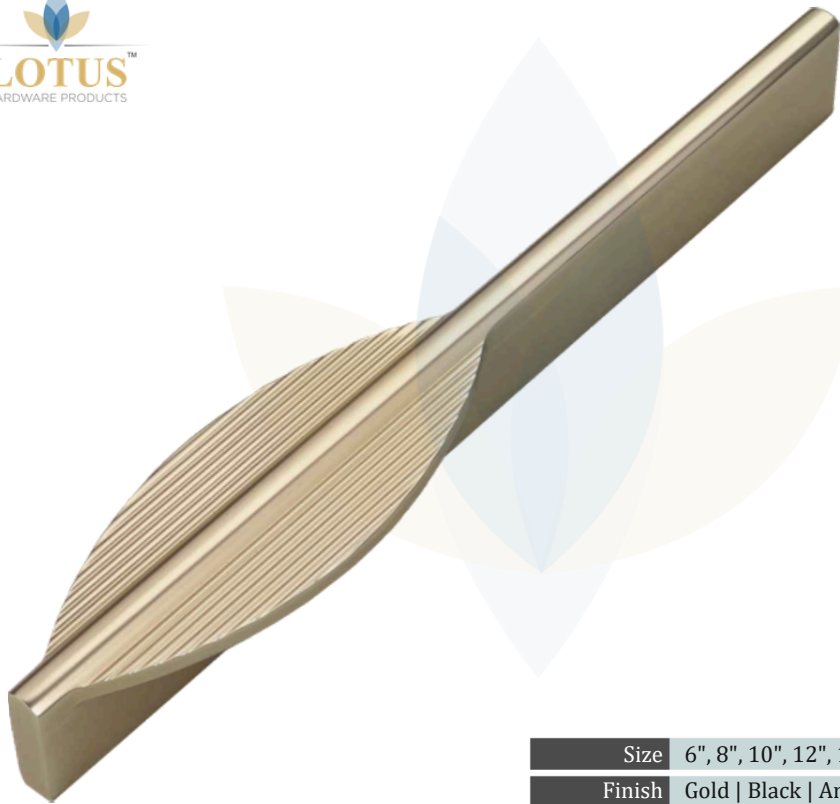

L - 619

Size	6", 8", 10", 12", 14", 16", 18", 20", 22", 24" to 48"
Finish	Gold | Black | Antique | Satin | Rose Gold | Gray | CP
Box Packing	6" to 24 " : 20 piece | 24" to 48" : 15 piece

M.R.P	
SIZE	ANODIZE
128MM	252
160MM	336
288MM	504
448MM	756
576MM	1008
900MM	1512
1184MM	2016