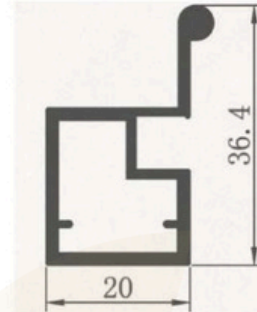

L-3013

22mm Shutter Handle Profile

Features

Weight - 1.150 Kgs

Length - 3 Meter

Finish - Rose Gold / C.P. Mirror / C.P. Brush / S.S. Brush / Iron Grey / Gold / Champion / Black Matt / Silver

Related

Required PVC Gasket for 4mm Glass
Required L-Connector
Required 22mm Handle Profile

Applicable

Shutter / Drawer / Sliding

M.R.P-1984