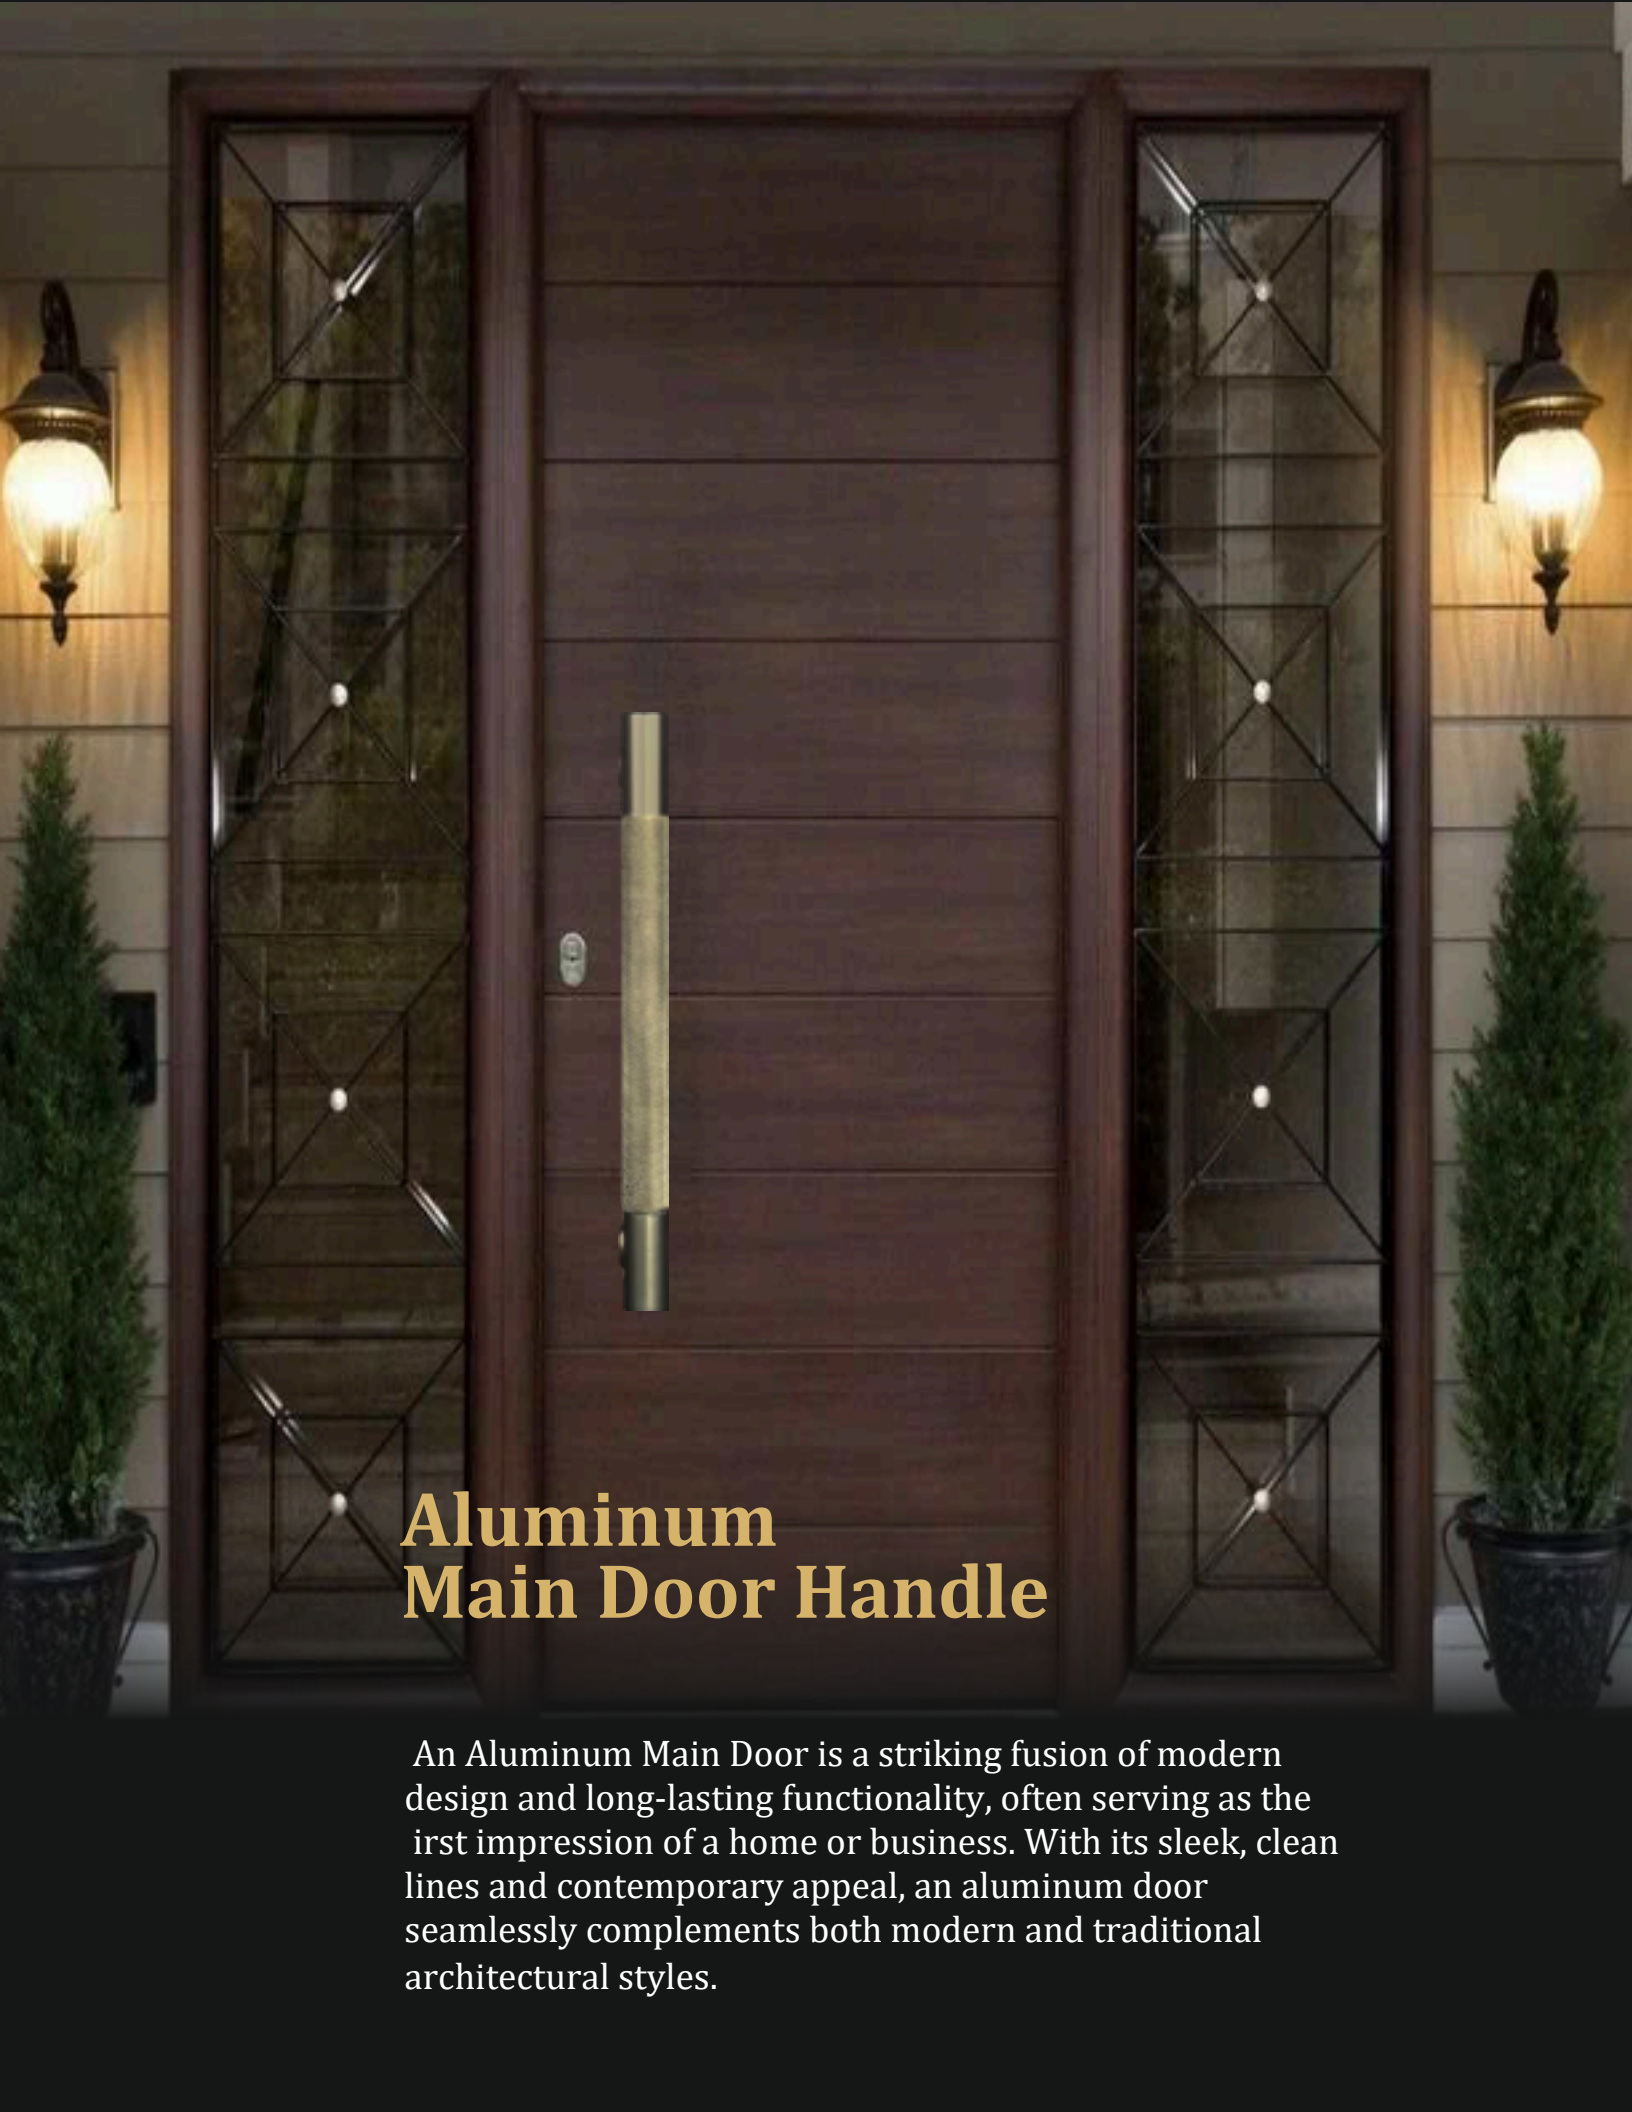

Aluminum Main Door Handle

An Aluminum Main Door is a striking fusion of modern design and long-lasting functionality, often serving as the first impression of a home or business. With its sleek, clean lines and contemporary appeal, an aluminum door seamlessly complements both modern and traditional architectural styles.