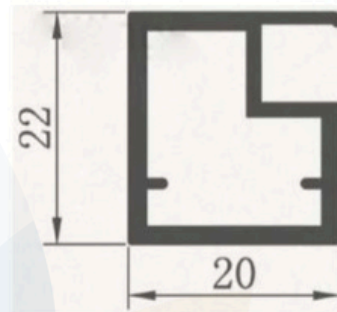

L-3012

22mm Shutter Profile

Features

Weight - 1. Kgs
Length - 3 Meter
Finish - Rose Gold / C.P. Mirror / C.P. Brush / S.S. Brush / Iron Grey / Gold / Champion / Black Matt / Silver

Related

Required PVC Gasket for 4mm Glass
Required L-Connector
Required 22mm Handle Frame Profile

Applicable

Shutter / Drawer / Sliding

M.R.P-1466