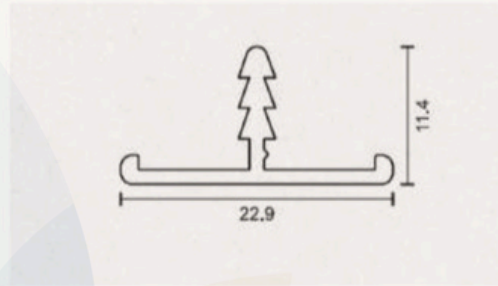

Aluminium 22mm T-inley Profile

Features

Weight - 350 grams
Length - 3 Meter
Finish - Rose Gold / C.P. Mirror / C.P. Brush / S.S. Brush / Iron Grey / Gold / Champion / Black Matt / Silver

Applicable

Floor / Wall / Decor

M.R.P-563