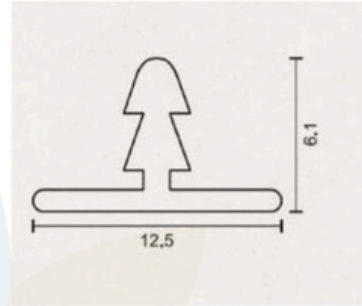

Features

Weight - 130 grams

Length - 3 Meter

Finish - Rose Gold / C.P. Mirror / C.P. Brush / S.S. Brush / Iron Grey / Gold / Champion / Black Matt / Silver

Applicable

Floor / Wall / Decor

M.R.P-380

L-3019

Aluminium 12mm T-inley Profile

Features

Weight - 160 grams
Length - 3 Meter
Finish - Rose Gold / C.P. Mirror / C.P. Brush / S.S. Brush / Iron Grey / Gold / Champion / Black Matt / Silver

Applicable

Floor / Wall / Decor