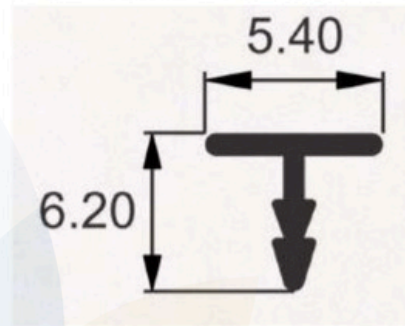

Related

For Wooden door & Drawer only
 Panel Thickness : 18mm

Applicable

Shutter / Drawer / Sliding

M.R.P-1423

L-3017

Aluminium 6mm T-inley Profile

Features