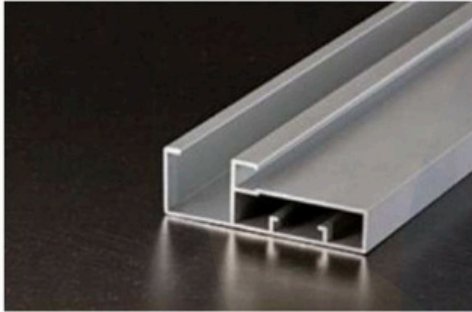

L-3003

68mm Handle Profile

Features

Weight - 1.550-1.650 Kgs
Length - 3 Meter
Finish - Rose Gold / C.P. Mirror / C.P. Brush / S.S. Brush / Iron Grey / Gold / Champion / Black Matt / Silver

Related

Required PVC Gasket for 4mm Glass
Required L-Connector
Required 45mm Glass Frame Profile

Applicable

Shutter / Drawer / Sliding

M.R.P-2156