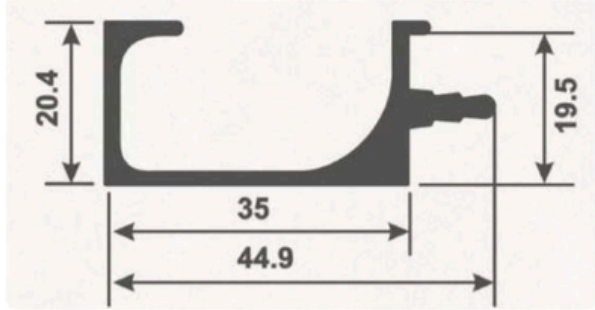

L-3001 Aluminium G-Profile Handle

Features Weight - 1.00-1.050 kgs Length - 3 Meter Finish - Rose Gold / C.P. Mirror / C.P. Brush / S.S. Brush / Iron Grey / Gold / Champion / Black Matt / Silver	Related End Caps available for G Profile Applicable Shutter / Drawer / Sliding M.R.P-1362