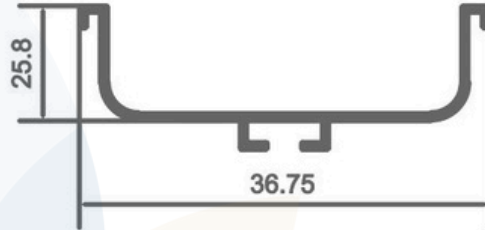

L-3009

Aluminium C-Gola Profile

Features

Weight - 1.150 Kgs

Length - 3 Meter

Finish - Rose Gold / C.P. Mirror / C.P. Brush / S.S. Brush / Iron Grey / Gold / Champion / Black Matt / Silver

Related

Required Gola-Connector End Cap for C-Gola

Applicable

Shutter / Drawer / Sliding

M.R.P-1725