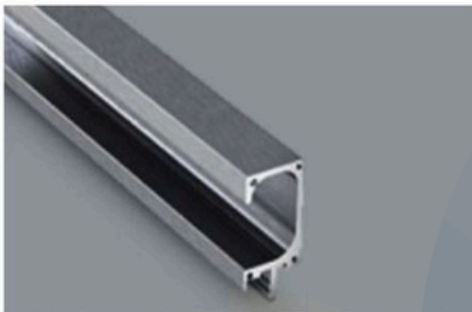

L-3008

Aluminium G-Profile 4 Khuta

Features

Weight - 1.200-1.250 Kgs
Length - 3 Meter
Finish - Rose Gold / C.P. Mirror / C.P. Brush / S.S. Brush / Iron Grey / Gold / Champion / Black Matt / Silver

Related

End Caps available for G Profile

Applicable

Shutter / Drawer / Sliding

M.R.P-1725