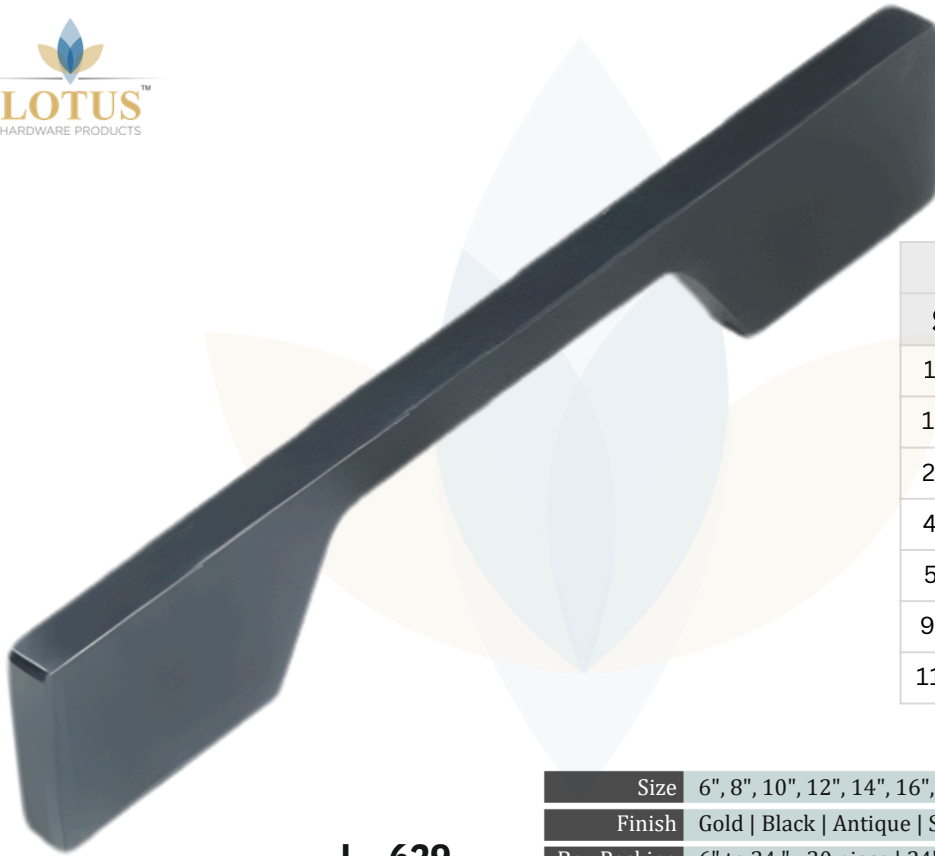

SIZE	M.R.P	
	ANODIZ	PVD
128MM	210	270
160MM	280	360
288MM	420	540
448MM	630	810
576MM	840	1080
900MM	1350	1710
1184MM	1920	2400

L - 629

Size	6", 8", 10", 12", 14", 16", 18", 20", 22", 24" to 48"
Finish	Gold | Black | Antique | Satin | Rose Gold | Gray | CP
Box Packing	6" to 24 " : 20 piece | 24" to 48" : 15 piece