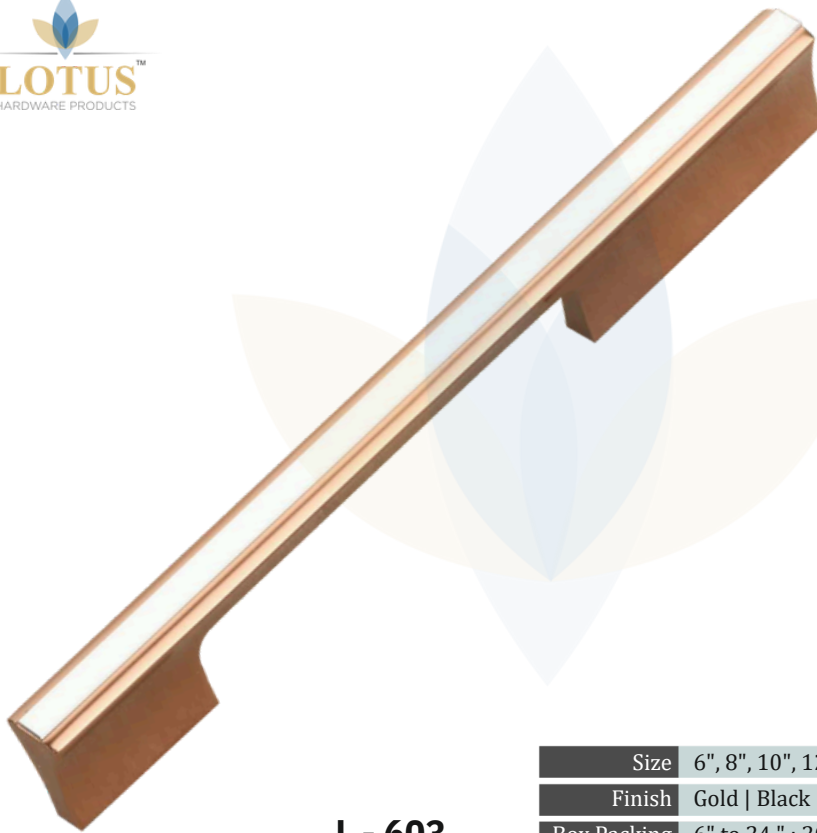

L - 603

M.R.P	
SIZE	ANODIZE
96MM	168
128MM	214
160MM	285
288MM	427
448MM	641
576MM	854
900MM	1282
1184MM	1709

Size	6", 8", 10", 12", 14", 16", 18", 20", 22", 24" to 48"
Finish	Gold | Black | Antique | Satin | Rose Gold | Gray | CP
Box Packing	6" to 24 " : 20 piece | 24" to 48" : 15 piece