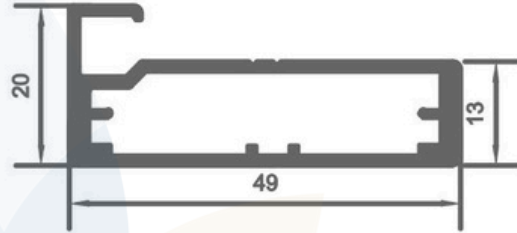

Related

Required PVC Gasket for 4mm Glass
 Required L-Connector
 Required 45mm Glass Frame Profile

Applicable

Shutter / Drawer / Sliding

M.R.P-1955

L-3005

49mm Shutter Profile

Features