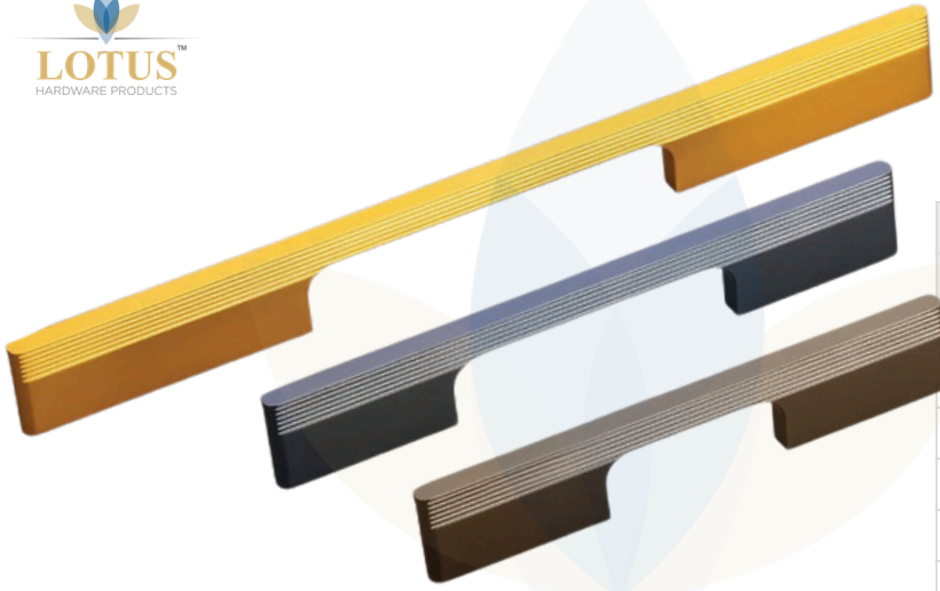

SIZE	M.R.P	
	ANODIZ	PVD
96MM	158	236
128MM	201	302
160MM	245	368
288MM	417	630
448MM	633	955
576MM	805	1216
900MM	1314	1949
1184MM	1789	2628

Size	6", 8", 10", 12", 14", 16", 18", 20", 22", 24" to 48"
Finish	Gold | Black | Antique | Satin | Rose Gold | Gray | CP
Box Packing	6" to 24" : 20 piece | 24" to 48" : 15 piece

L - 627