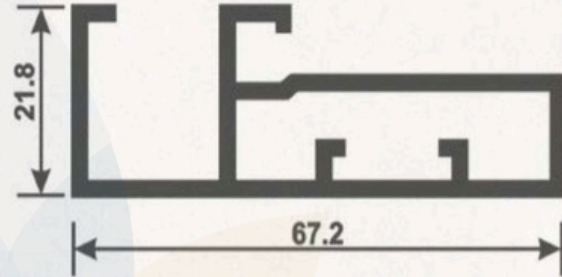

L-3003

68mm Handle Profile

Features

Weight - 1.550-1.650 Kgs
Length - 3 Meter
Finish - Rose Gold / C.P. Mirror / C.P. Brush / S.S. Brush / Iron Grey / Gold / Champion / Black Matt / Silver

Related

Required PVC Gasket for 4mm Glass
Required L-Connector
Required 45mm Glass Frame Profile

Applicable

Shutter / Drawer / Sliding

M.R.P-2156