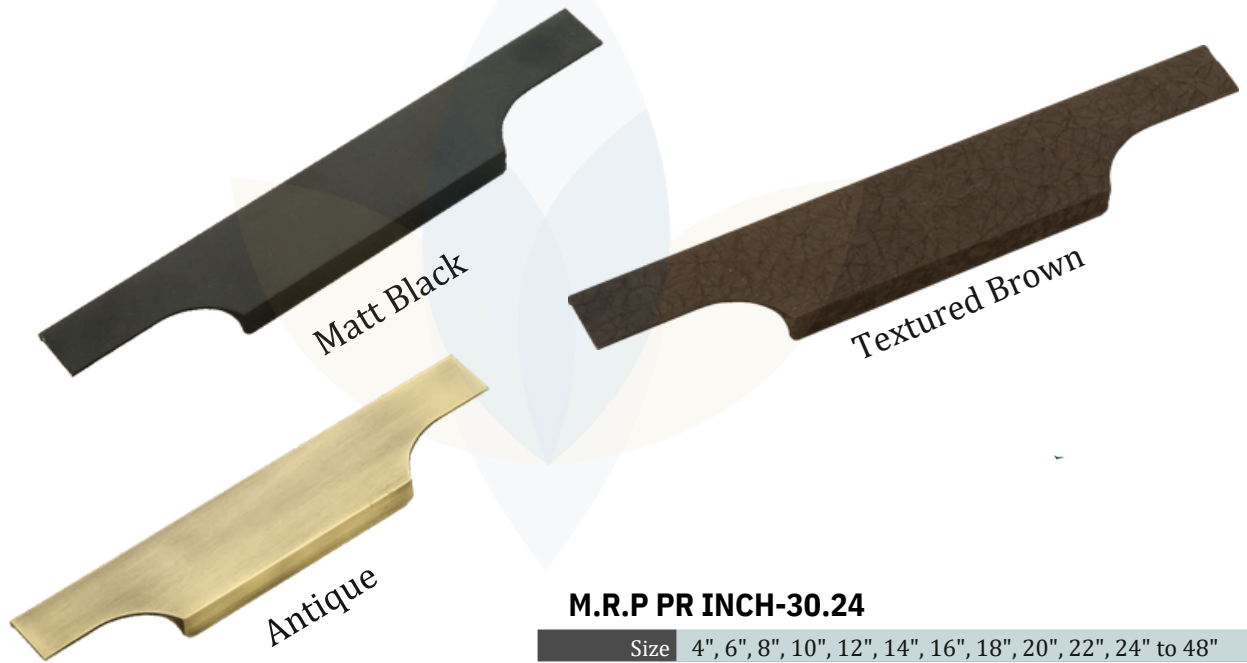

Aluminum Kitchen Profile

An Aluminum Kitchen Profile is more than just a functional component; it's an essential design element that enhances both the look and durability of your kitchen. These profiles are designed to provide sleek, modern finishes to various parts of your kitchen, from cabinets and countertops to shelves and appliance edges. They help create clean, polished lines while adding a touch of contemporary elegance.