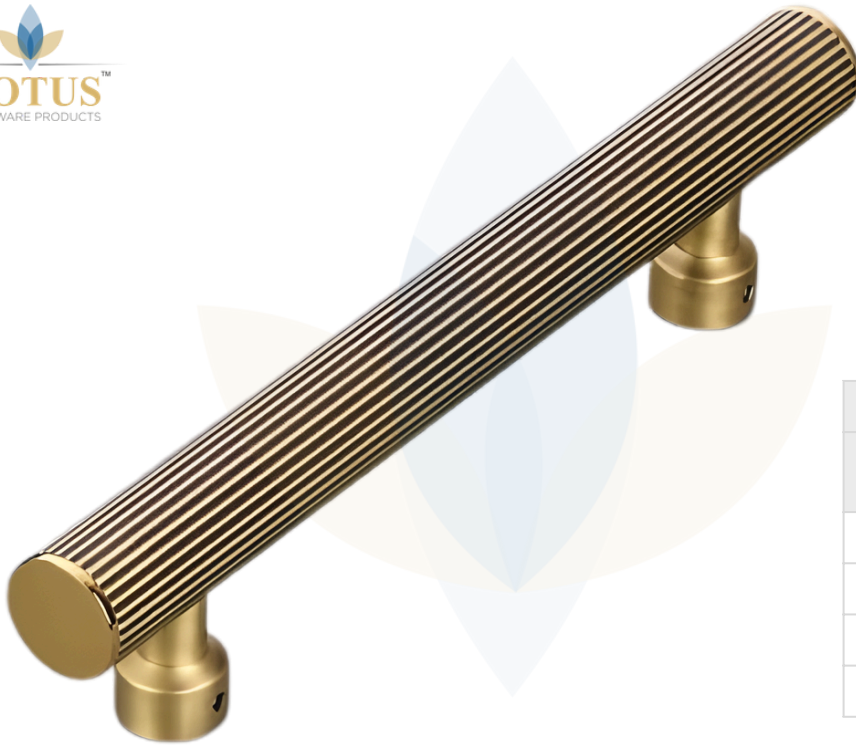

SIZE	M.R.P	
	ANODIZE +PVD	FULL PVD
200MM	765	-
300MM	888	-
400MM	1024	-
450MM	1120	-

L - 709

Size	8", 12", 14", 16", 18", 20", 22", 24"
Finish	Gold | Black | Antique | Satin | Rose Gold | Gray | CP
Box Packing	2 Set Each Box