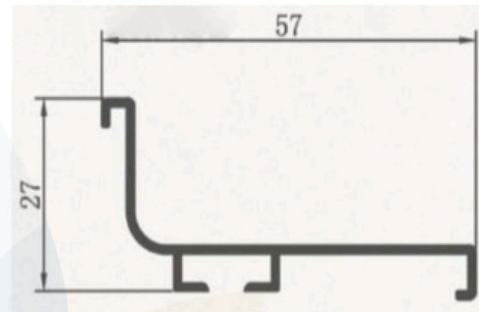

L-3010

Aluminium J-Gola Profile

Features

Weight - 0.950-1.150 Kgs

Length - 3 Meter

Finish - Rose Gold / C.P. Mirror / C.P. Brush / S.S. Brush / Iron Grey / Gold / Champion / Black Matt / Silver

Related

Required Gola-Connector End Cap for J-Gola

Applicable

Shutter / Drawer / Sliding

M.R.P-1409