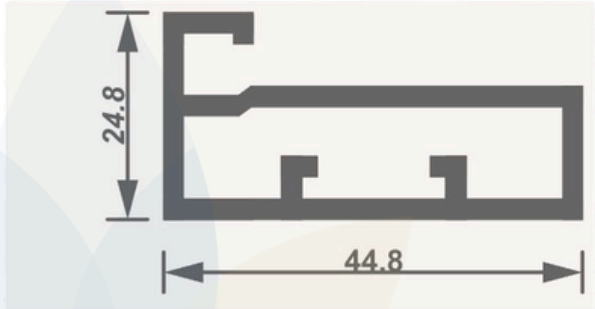

L - 2008

Size	Round Knob
Finish	Gold Black Antique Satin Rose Gold Gray CP
Box Packing	40 Piece Each Box

Aluminum Profiles

L-3001 Aluminium G-Profile Handle

<p>Features</p> <p>Weight - 1.00-1.050 kgs Length - 3 Meter Finish - Rose Gold / C.P. Mirror / C.P. Brush / S.S. Brush / Iron Grey / Gold / Champion / Black Matt / Silver</p>	<p>Related</p> <p>End Caps available for G Profile</p> <p>Applicable</p> <p>Shutter / Drawer / Sliding</p> <p>M.R.P-1362</p>
---	---

L-3002 45mm Glass Frame Profile

<p>Features</p> <p>Weight - 1.200-1.250 Kgs Length - 3 Meter Finish - Rose Gold / C.P. Mirror / C.P. Brush / S.S. Brush / Iron Grey / Gold / Champion / Black Matt / Silver</p>	<p>Related</p> <p>Required PVC Gasket for 4mm Glass Required L-Connector Required Handle Profile</p> <p>Applicable</p> <p>Shutter / Drawer / Sliding</p> <p>M.R.P-1710</p>
--	---