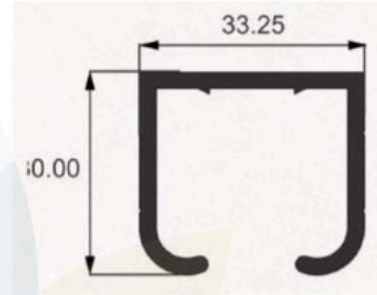

L-3021

Aluminium C-Track Sliding Channel

Features

Length - 8 ft, 10 ft, 12 ft
Finish - Anodized / Silver
Weight - 2.400 Kgs(12-feet)

Applicable

Wardrobe & Wooden door

M.R.P Per Feet-224