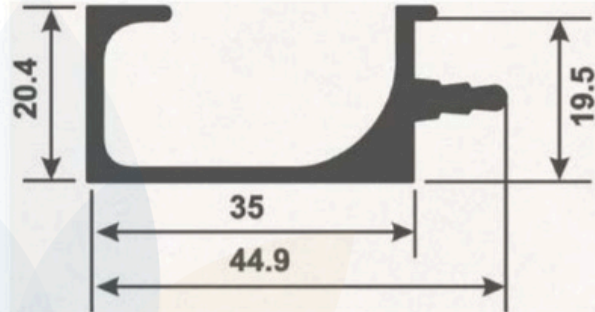

L-3007

Aluminium G-Profile Heavy

Features

Weight - 1.250 to 1.3 kg
Length - 3 Meter
Finish - Rose Gold / C.P. Mirror / C.P. Brush / S.S. Brush / Iron Grey / Gold / Champion / Black Matt / Silver

Related

End Caps available for G Profile

Applicable

Shutter / Drawer / Sliding

M.R.P-1725